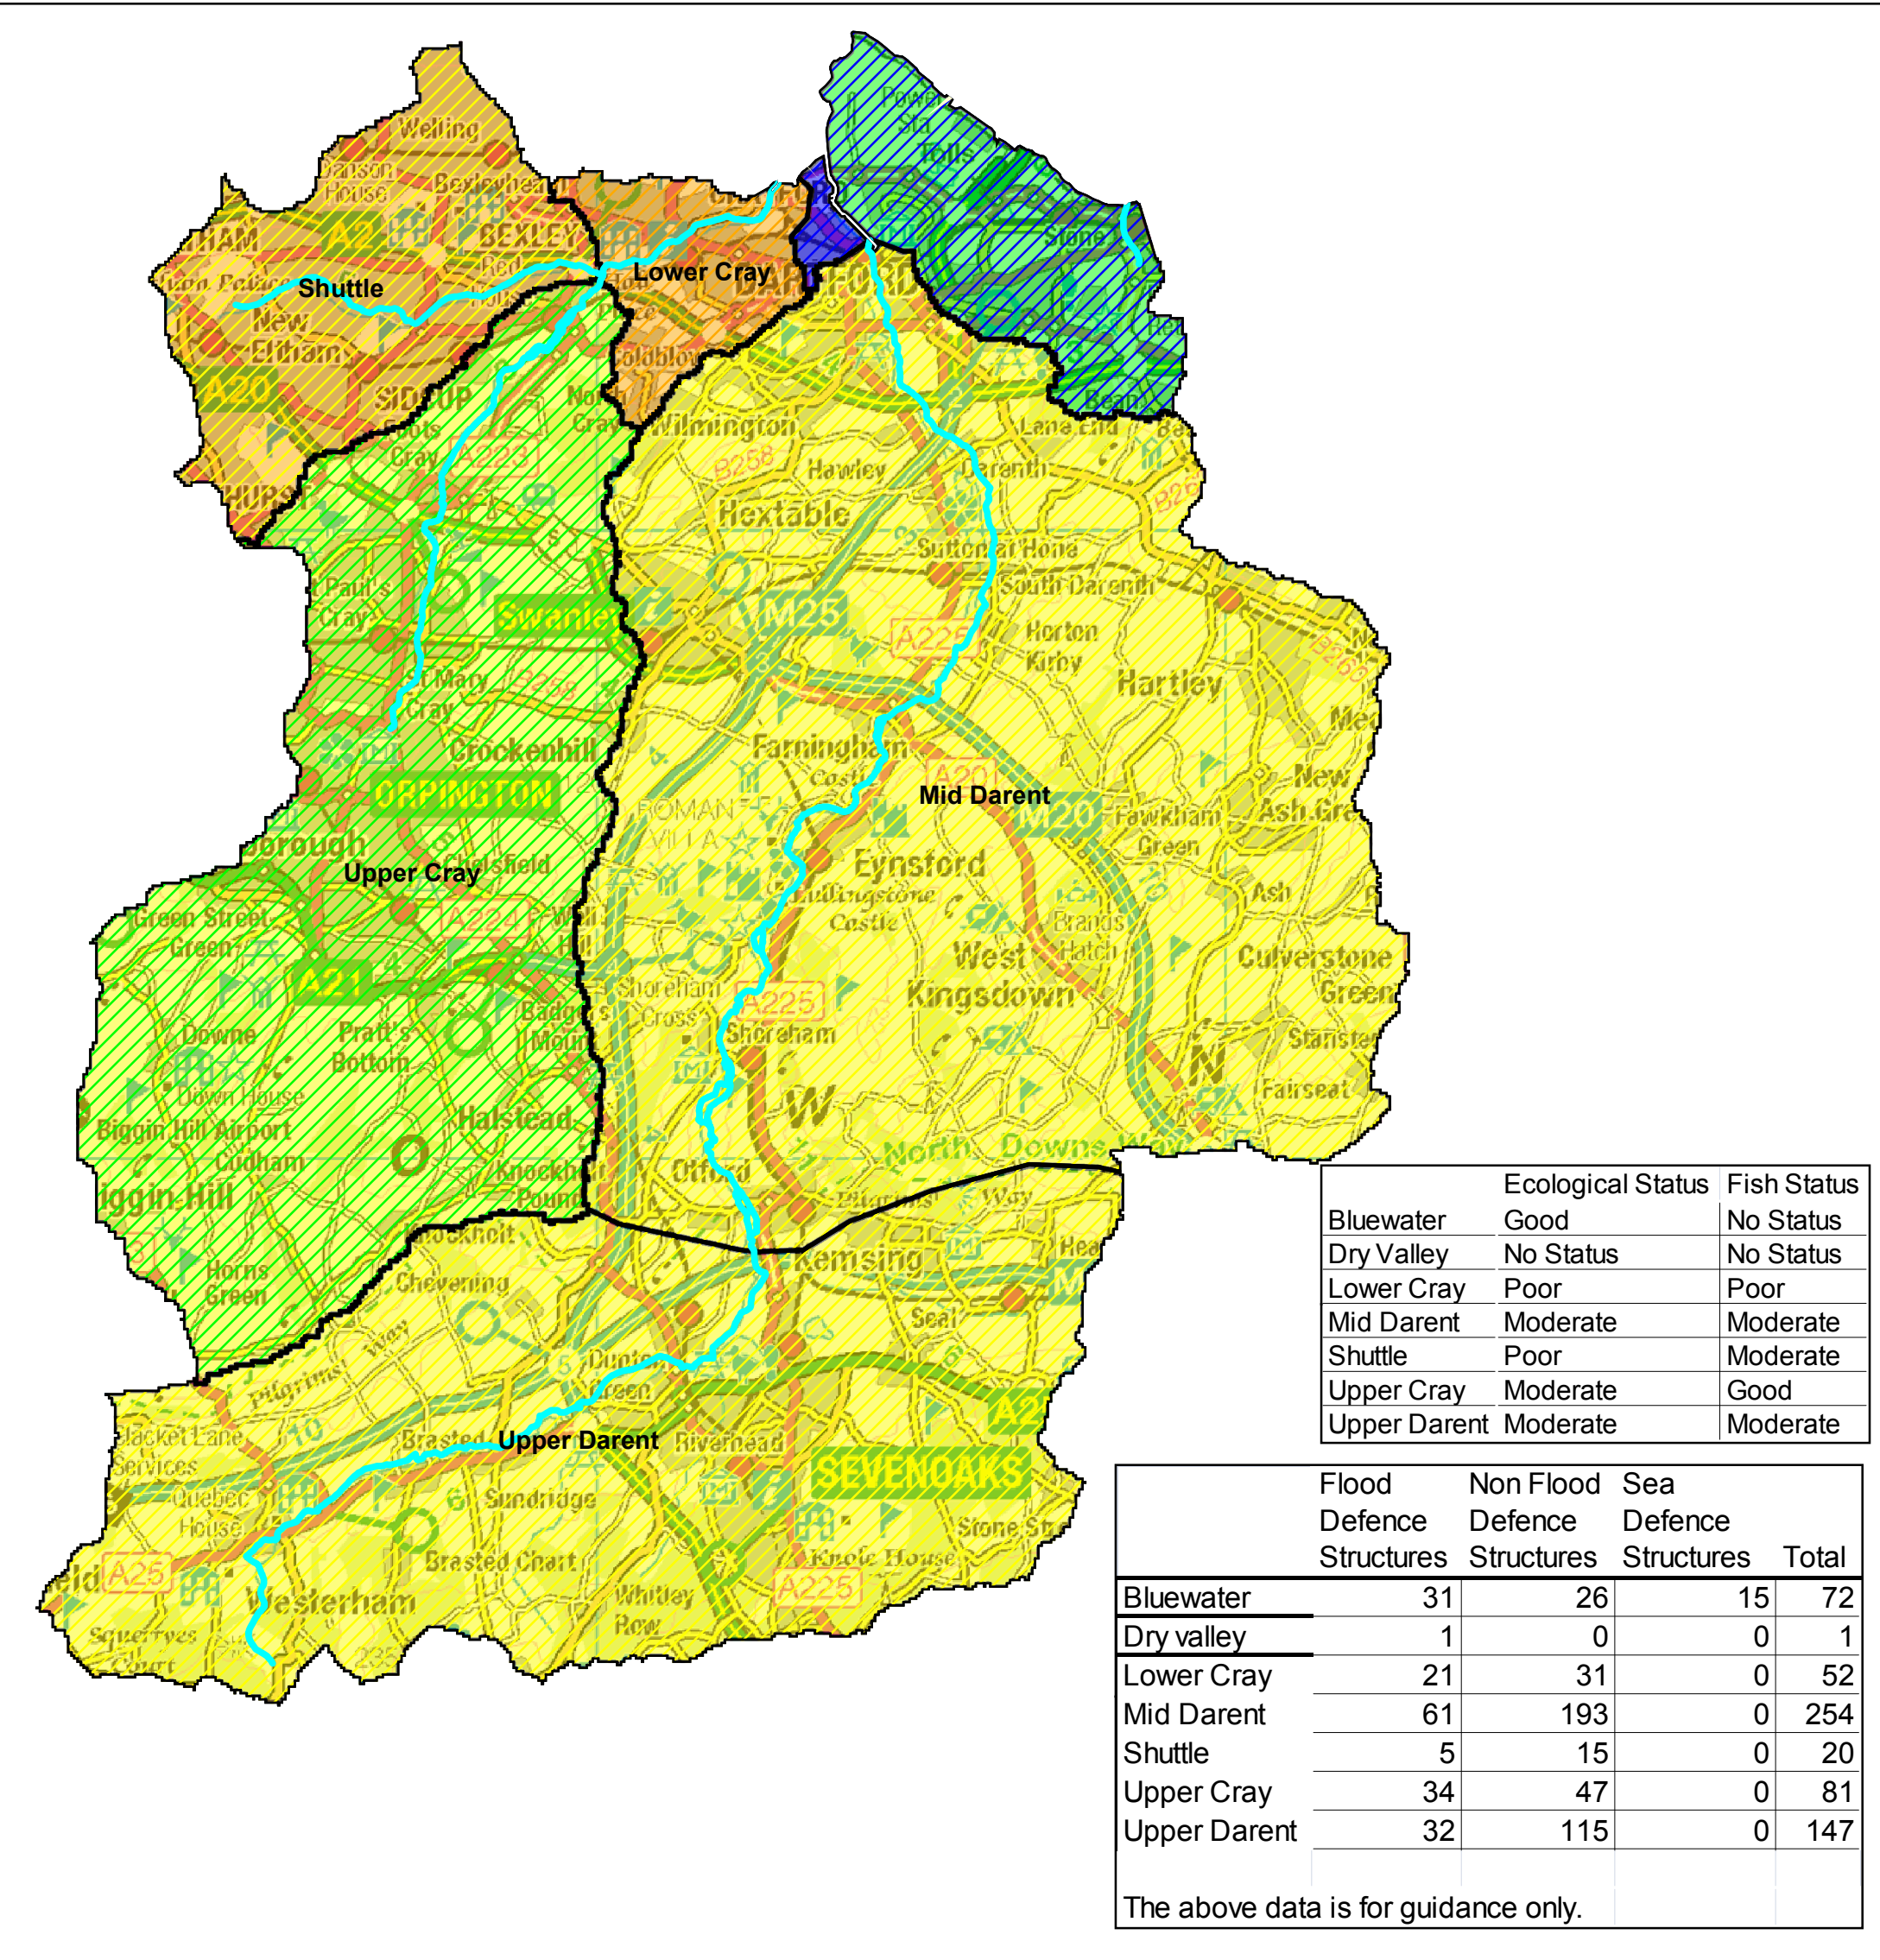

Darent and Cray 2012 Water Framework Directive Ecological and Fish Status

Legend

Good	Good
Moderate	Moderate
Poor	Poor
Bad	Bad
No Status	No Status
	WFD Rivers

© Crown copyright and database rights 2013
Ordnance Survey 100024198
© Environment Agency copyright and/or
database rights 2013. All rights reserved.